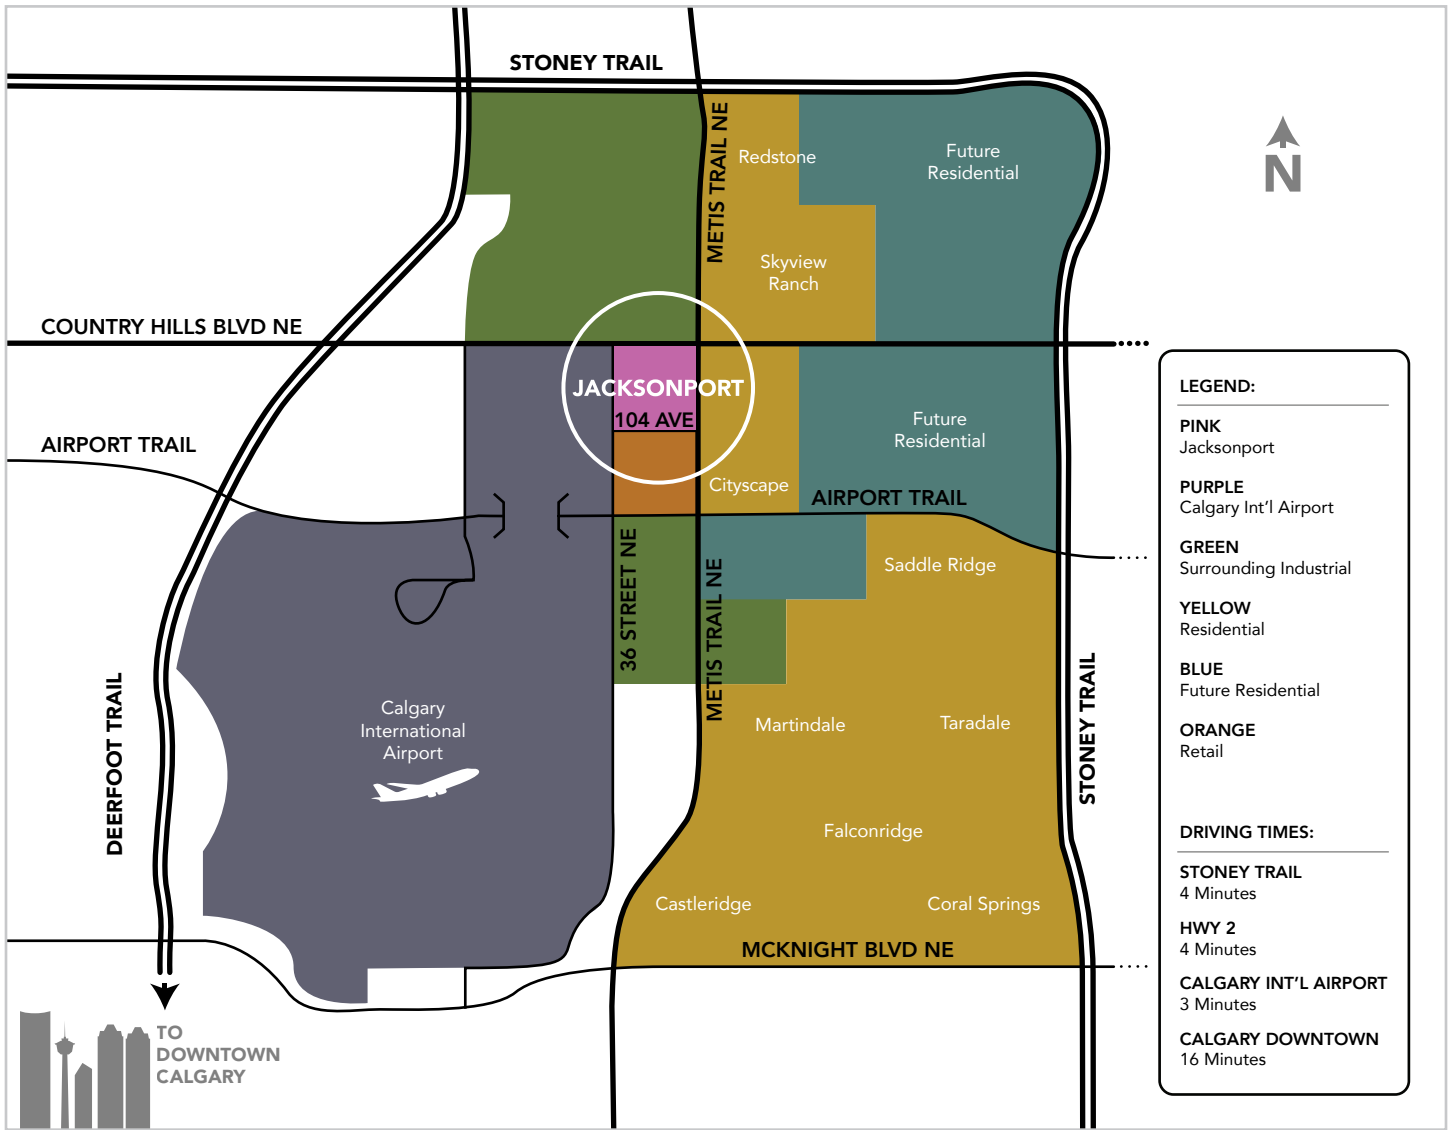

CONTEXT MAP

403-255-5521 | Calgary, Alberta
www.jacksonportcalgary.com | info@sheparddevelopment.com

JACKSONPORT